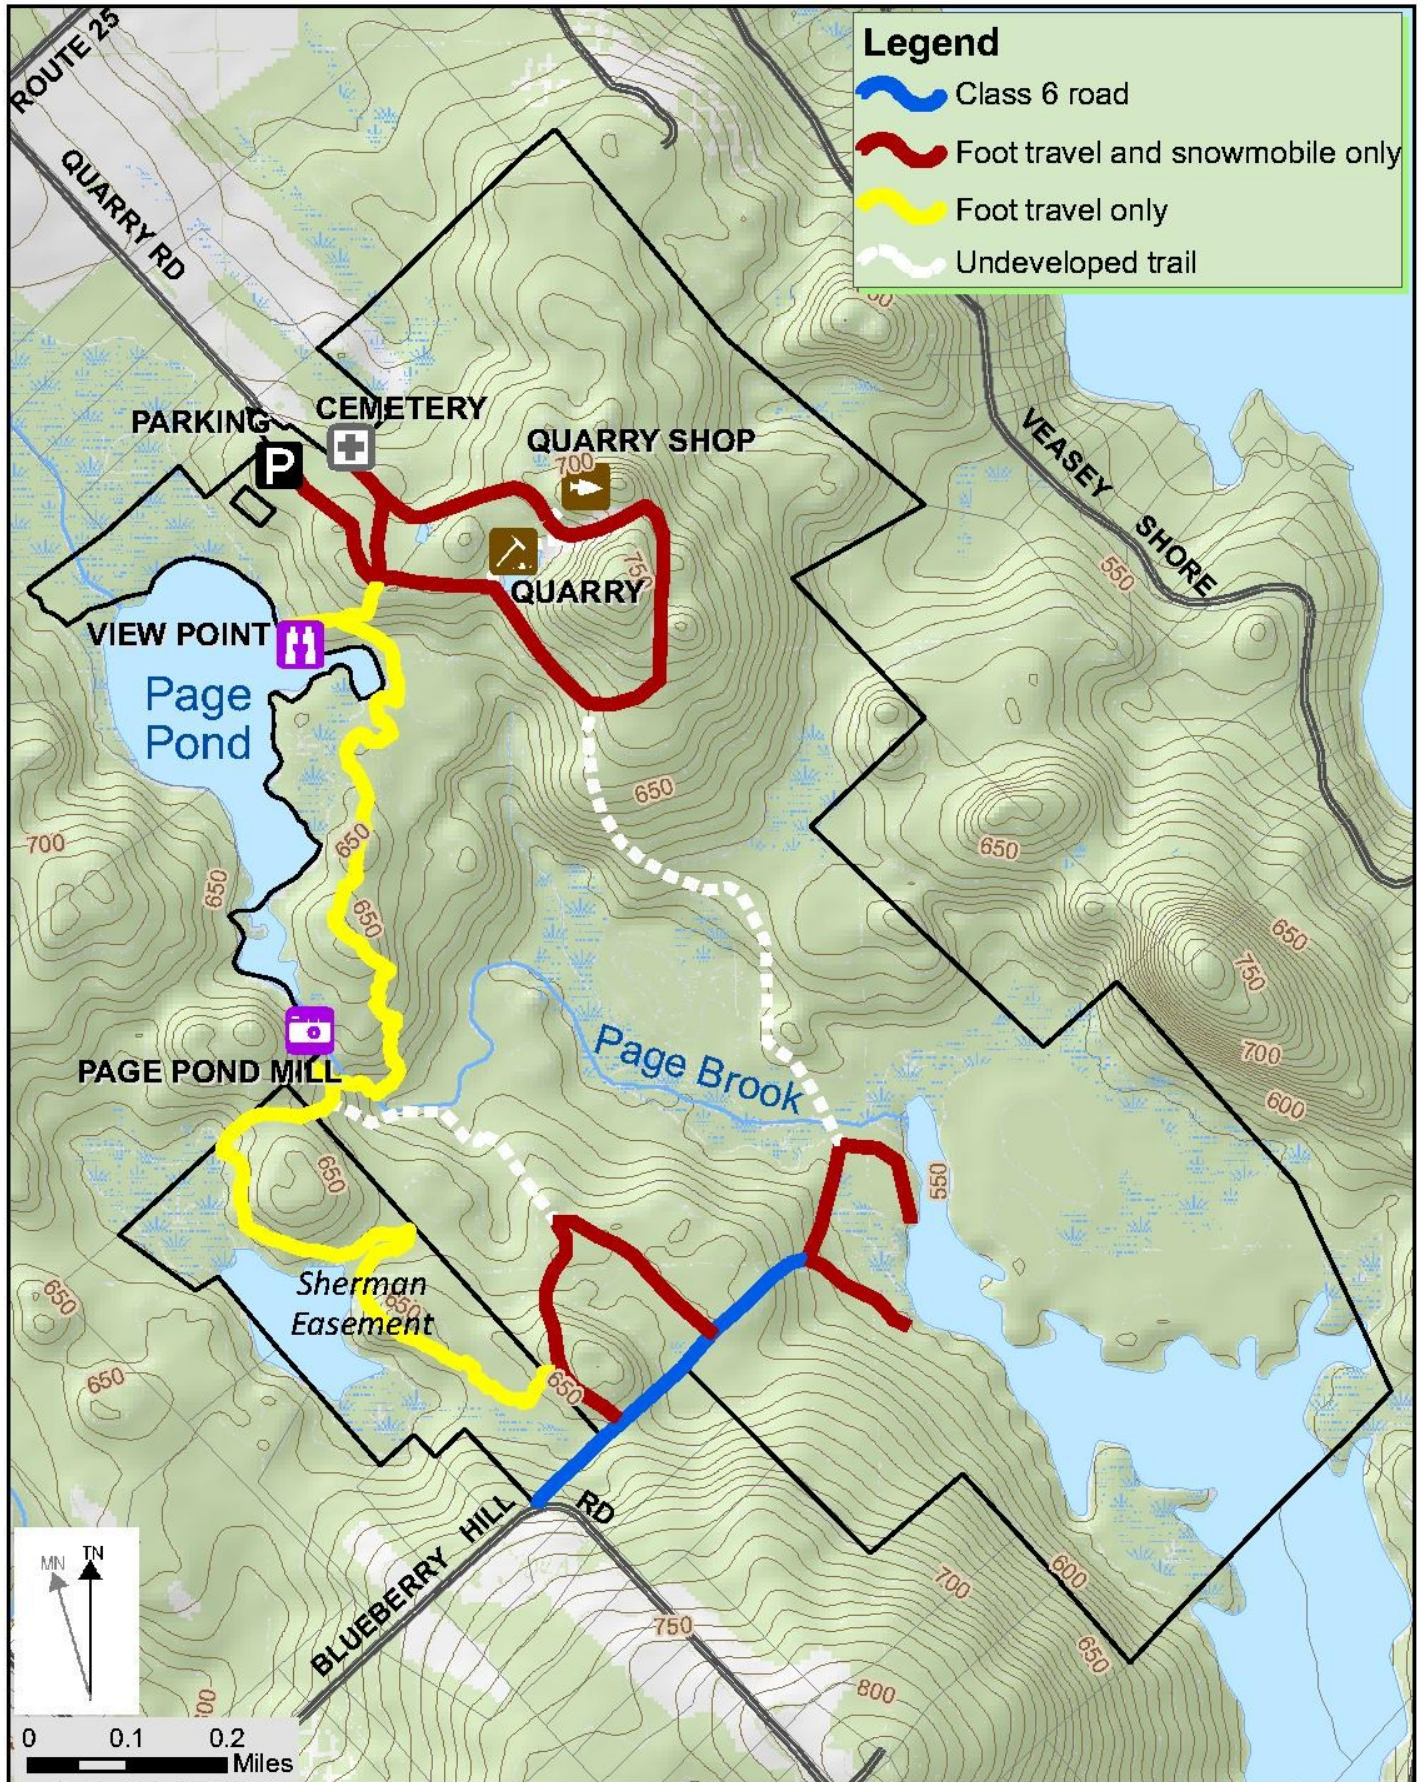

Page Pond & Forest

Meredith Conservation Commission - Steward

Map prepared by Meredith Conservation Commission for informational and planning purposes only. The Town makes no representation or warranty, expressed or implied, as to its accuracy, appropriateness or suitability for any other purpose, use or application. Revised Oct. 20, 2010