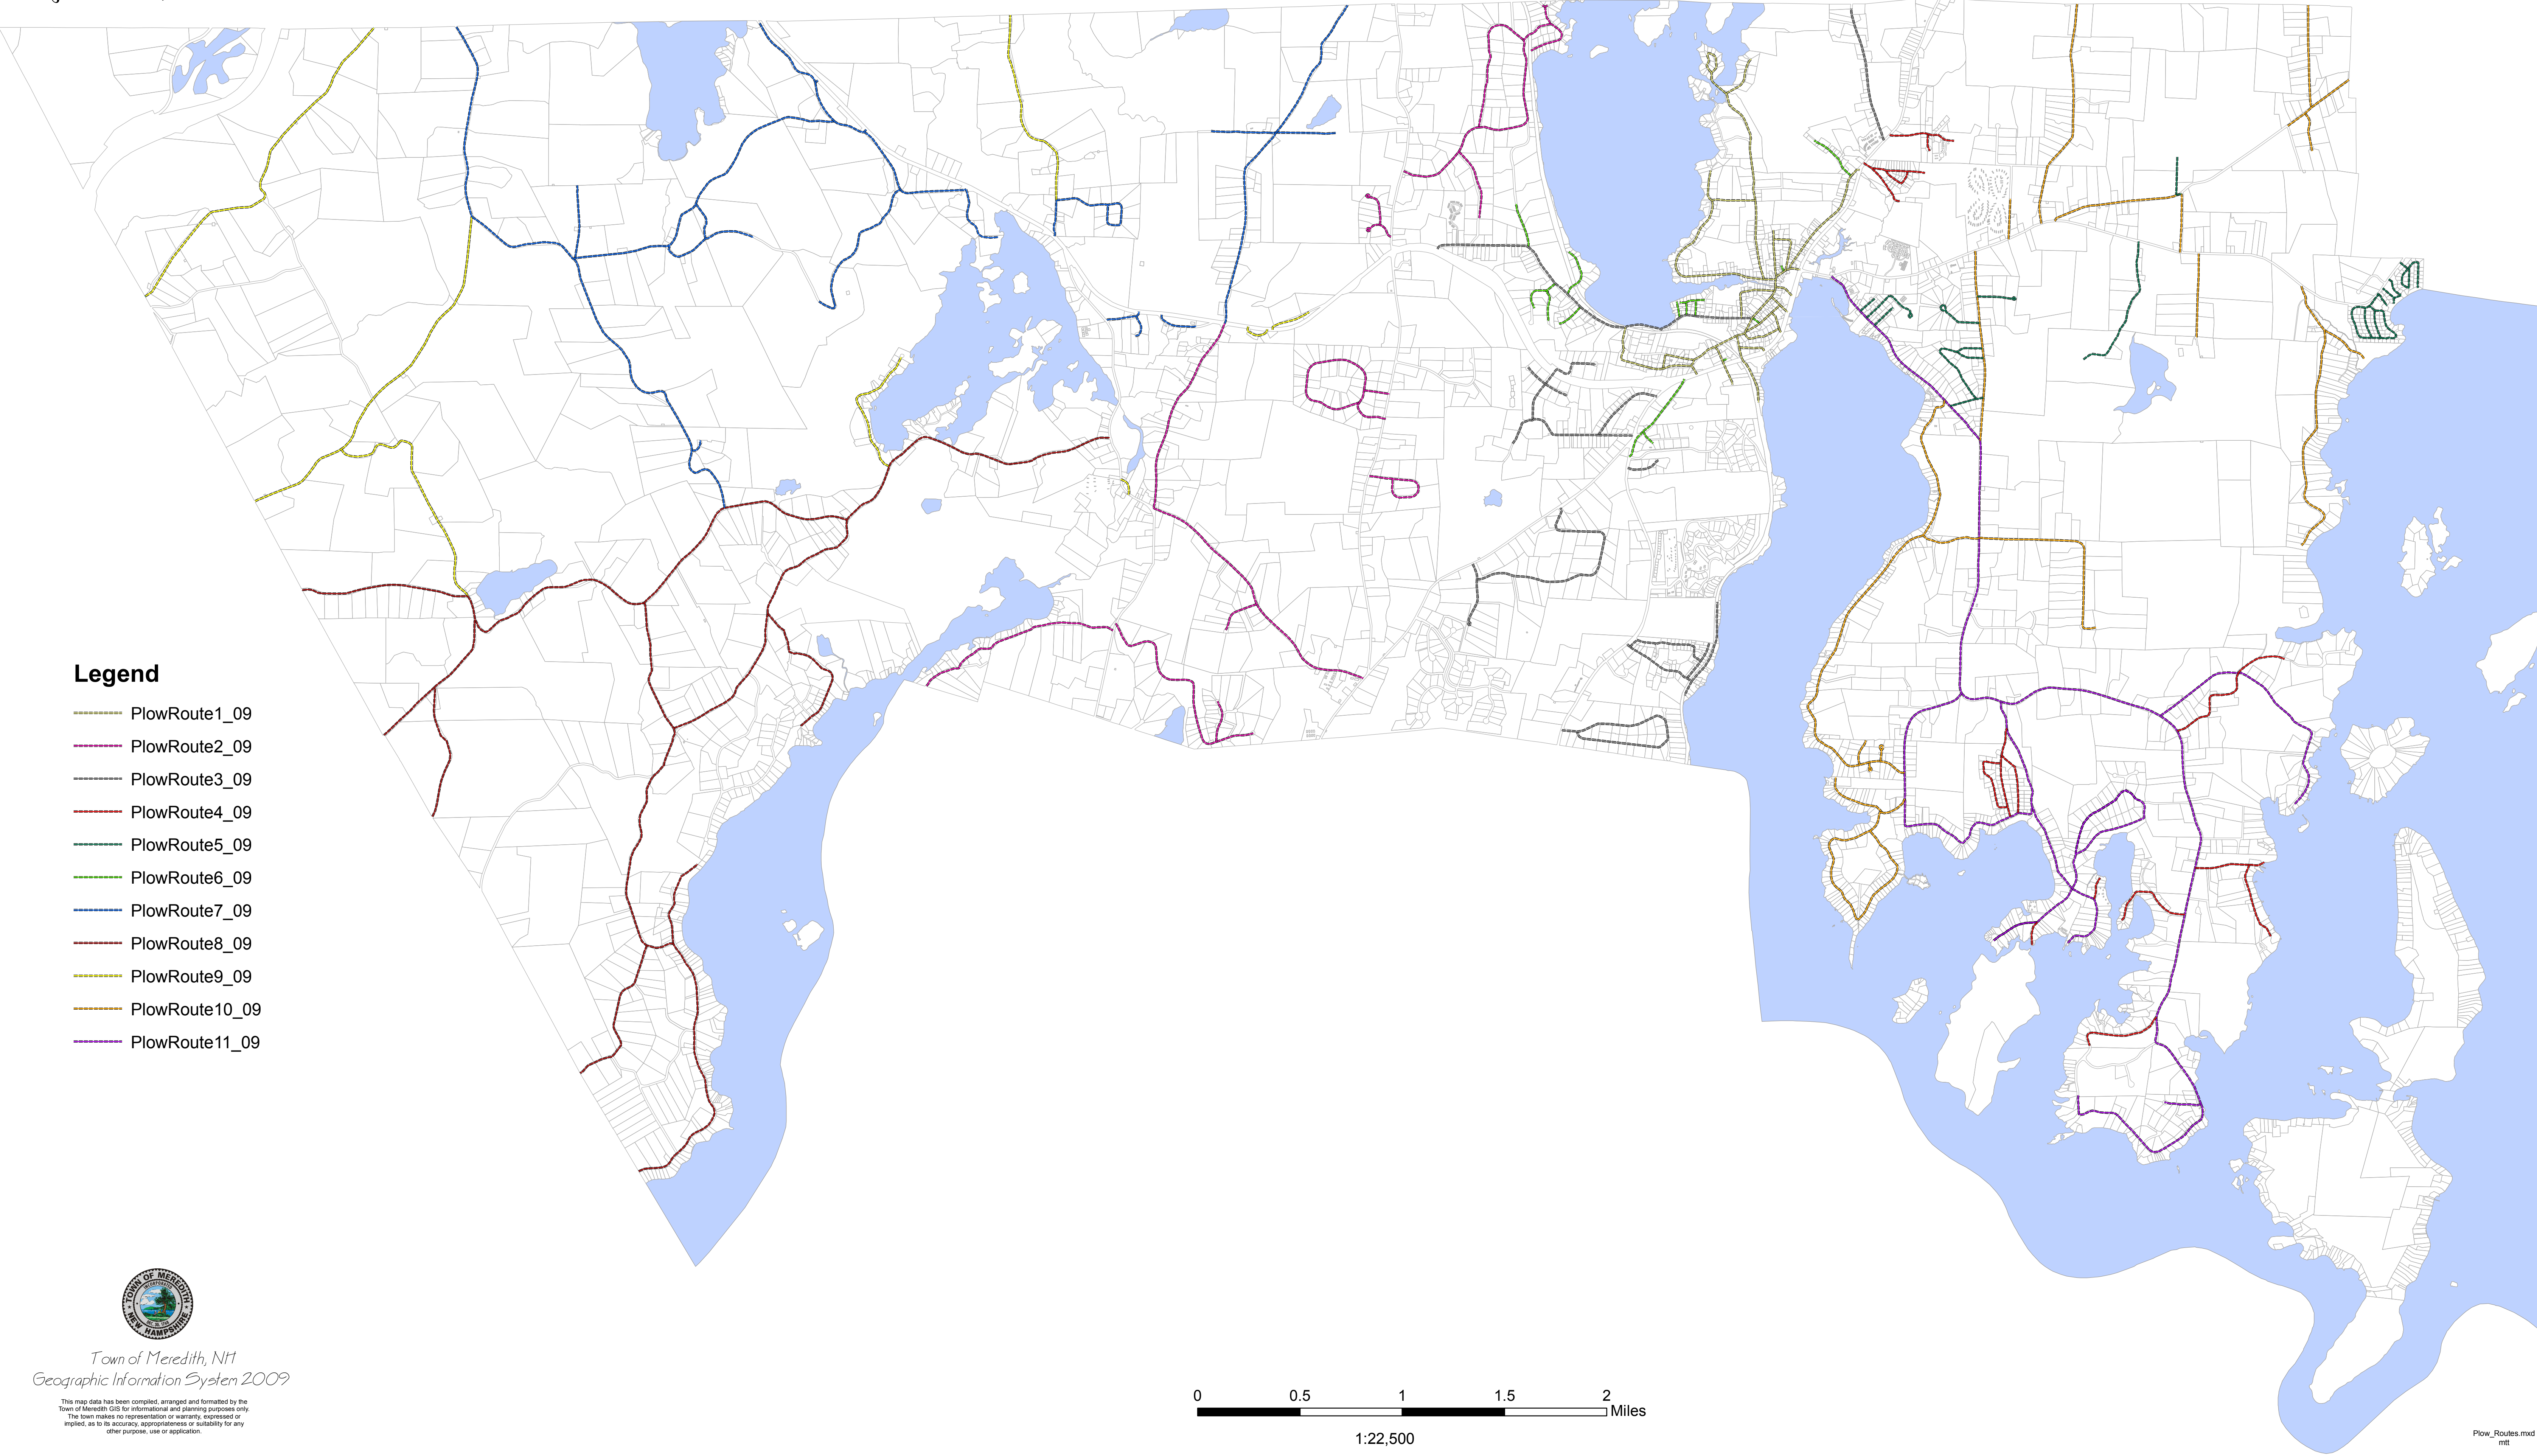

Plow Routes 2009

November 9, 2009

Legend

- ----- PlowRoute1_09
- ----- PlowRoute2_09
- ----- PlowRoute3_09
- ----- PlowRoute4_09
- ----- PlowRoute5_09
- ----- PlowRoute6_09
- ----- PlowRoute7_09
- ----- PlowRoute8_09
- ----- PlowRoute9_09
- ----- PlowRoute10_09
- ----- PlowRoute11_09

Town of Meredith, NH
Geographic Information System 2009

1:22,500